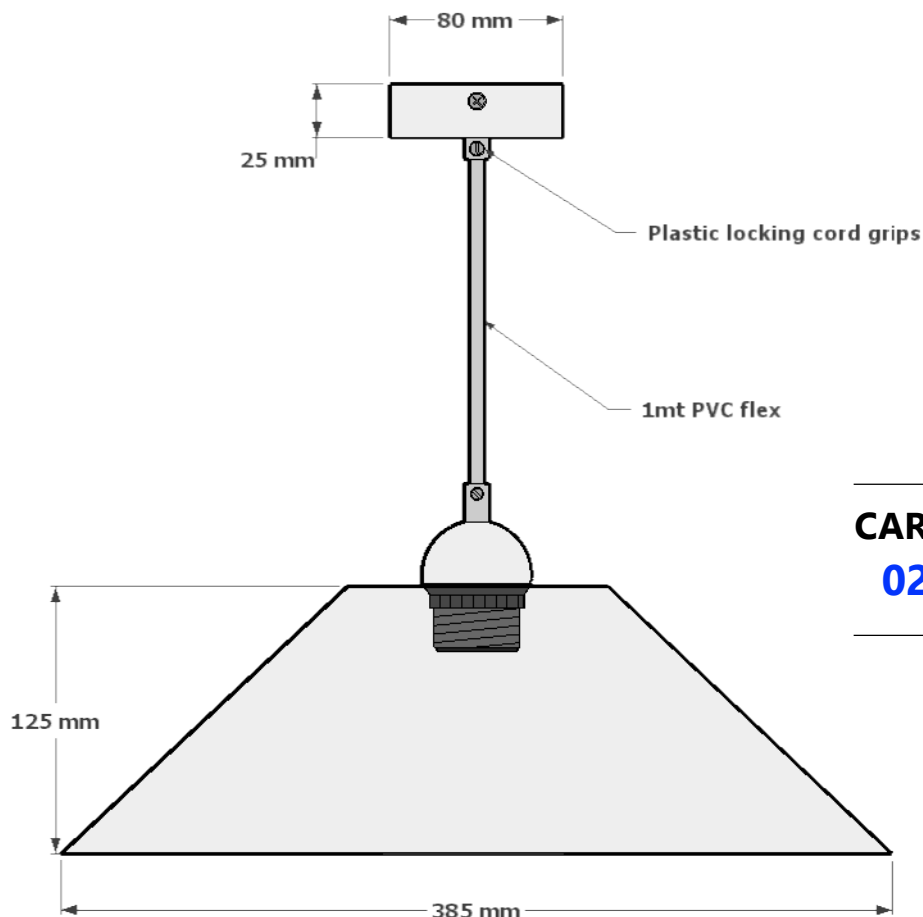

CAROL PENDANT

CREATING YOUR OWN CUSTOM CAROL PENDANT

THE CAROL PENDANT COMES STANDARD IN ALUMINIUM ON AN 80MM DIAMETER CANOPY, 1MT PVC FLEX AND AN ES LAMPHOLDER. GLOBES NOT SUPPLIED.

Elettra has a complete selection of ceiling canopies and coverplates to choose from.

Various fabric cables or rods available.

Metal cord grips, that can be finished to match your shade.

Available in an extensive range of powder coats and finishes.

Search these options under accessories and finishes at www.elettra.com.au