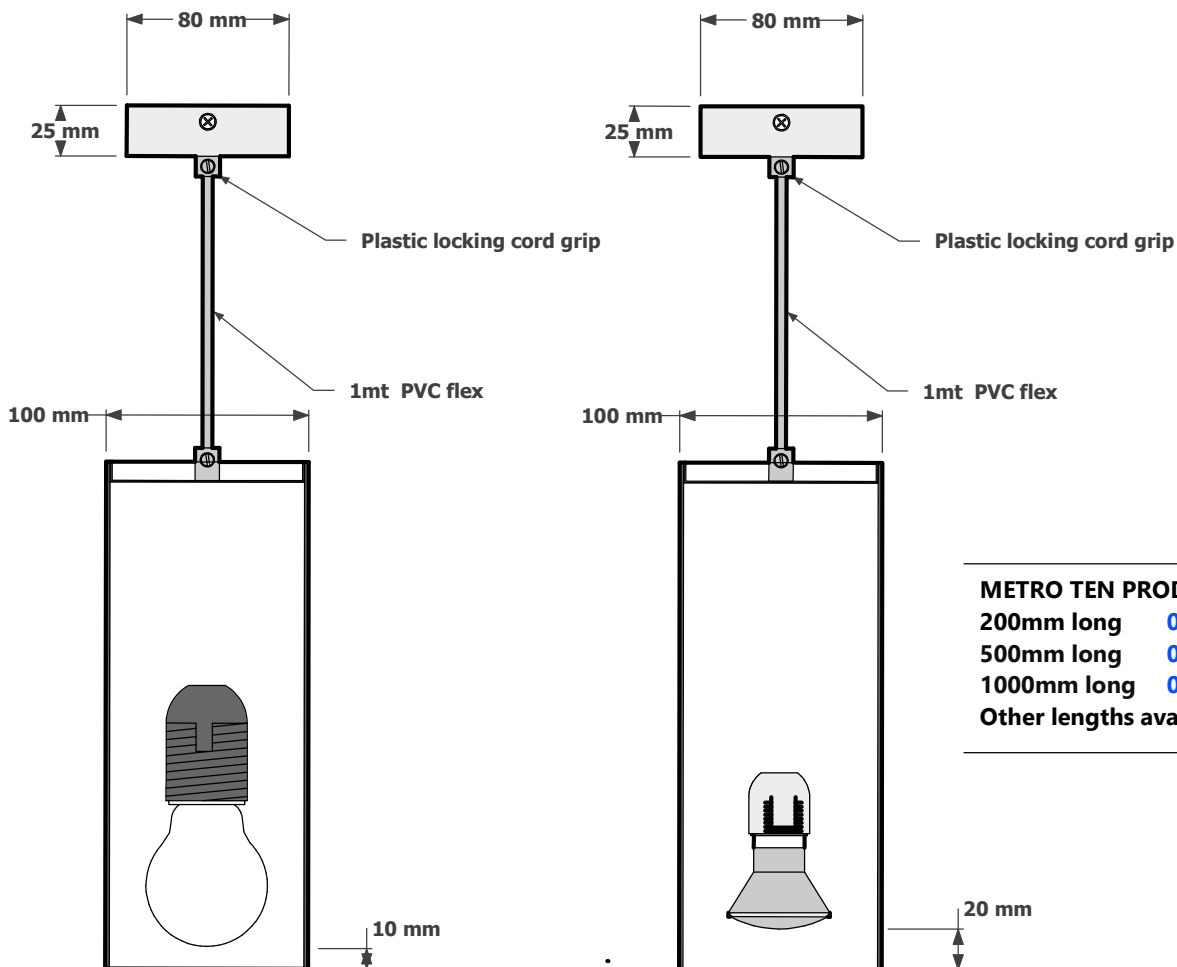

METRO TEN PENDANT

CREATING YOUR OWN CUSTOM METRO TEN PENDANT

THE METRO TEN COMES STANDARD IN ALUMINIUM ON A 80MM DIAMETER CANOPY, 1MT PVC FLEX AND A E27 LAMPHOLDER. MANUFACTURED TO YOUR REQUIRED LENGTH. GLOBES NOT SUPPLIED.

Other globe options are B22 and GU10

Elettra has a complete selection of ceiling canopies and coverplates to choose from.

Various fabric cables or rods available.

Metal cord grips, that can be finished to match your shade.

The Metro Ten is available in brass and copper and in an extensive range of powder coats and finishes.

METRO TEN PRODUCT CODES

200mm long 020-310-104

500mm long 020-310-117

1000mm long 020-310-114

Other lengths available.