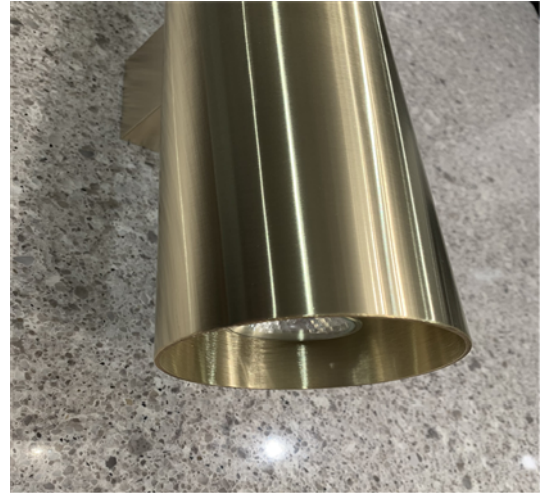

METRO TEN UP/DOWN AND DOWN ONLY WALL LIGHTS

CUSTOMISING YOUR METRO TEN UP/DOWN WALL LIGHT FITTINGS.

The Metro Ten up/down wall light and down only has been drawn 300mm long and 150mm long. Although they can be manufactured to your own required length and the back mounting box can be positioned at different heights. Both the Metro Ten wall lights can be completed in an extensive range of powder coats and finishes.

Available in ALUMINIUM, BRASS and COPPER

Search these options under accessories and finishes at www.elettra.com.au

METRO TEN WALL LIGHT UP/DOWN
PRODUCT CODE 010-310-101

METRO TEN WALL LIGHT DOWN ONLY
PRODUCT CODE 010-310-102