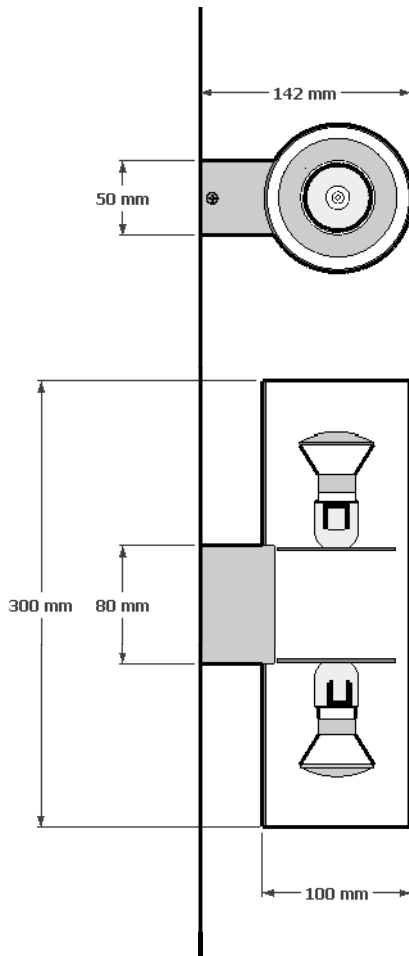

METRO TEN UP/DOWN AND DOWN ONLY WALL LIGHTS

CUSTOMISING YOUR METRO TEN UP/DOWN WALL LIGHT FITTINGS.

The Metro Ten up/down wall light and down only has been drawn 300mm long and 150mm long. Although they can be manufactured to your own required length and the back mounting box can be positioned at different heights. Both the Metro Ten wall lights can be completed in an extensive range of powder coats and finishes.

Available in ALUMINIUM, BRASS and COPPER

Search these options under accessories and finishes at www.elettra.com.au

METRO TEN WALL LIGHT UP/DOWN
PRODUCT CODE 010-310-101

METRO TEN WALL LIGHT DOWN ONLY
PRODUCT CODE 010-310-102

METRO TEN UP/DOWN
AND DOWN ONLY WALL
LIGHT DATA SHEET

www.elettra.com.au

Please remember to confirm the finish of your order and any customising that may differ from the data sheet.

sales@elettra.com.au