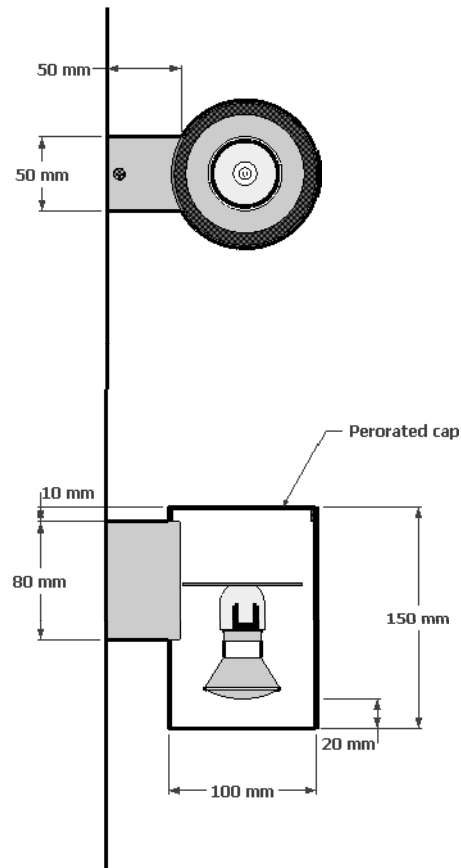

METRO TEN UP/DOWN AND DOWN ONLY WALL LIGHTS

CUSTOMISING YOUR METRO TEN UP/DOWN WALL LIGHT FITTINGS.

The Metro Ten up/down wall light and down only has been drawn 300mm long and 150mm long. Although they can be manufactured to your own required length and the back mounting box can be positioned at different heights. Both the Metro Ten wall lights can be completed in an extensive range of powder coats and finishes.

Available in ALUMINIUM, BRASS and COPPER

Search these options under accessories and finishes at www.elettra.com.au

METRO TEN WALL LIGHT UP/DOWN
PRODUCT CODE 010-310-101

METRO TEN WALL LIGHT DOWN ONLY
PRODUCT CODE 010-310-102

METRO TEN UP/DOWN
AND DOWN ONLY WALL
LIGHT DATA SHEET

www.elettra.com.au

Please remember to confirm the finish of your order and any customising that may differ from the data sheet.

sales@elettra.com.au