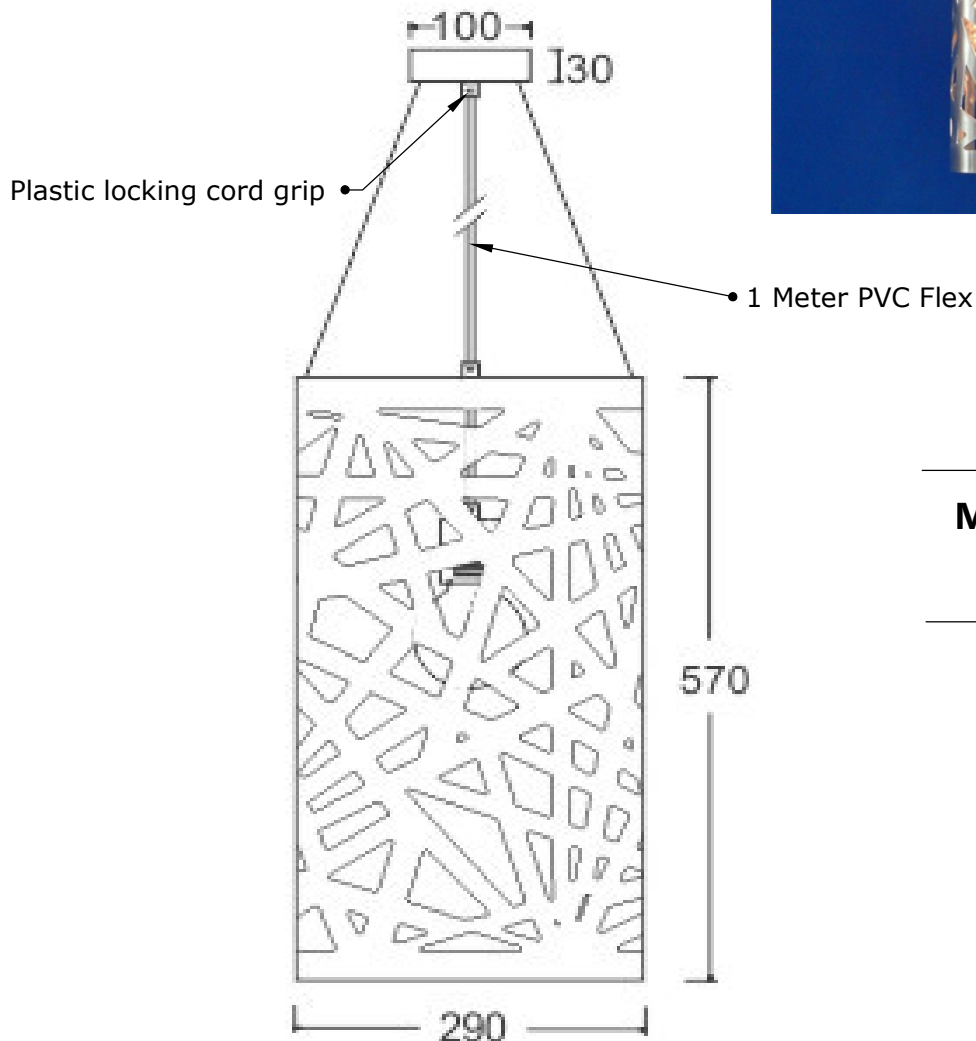

MAZE PENDANT

CREATING YOUR OWN CUSTOM MAZE PENDANT

THE MAZE PENDANT COMES STANDARD IN ALUMINIUM, WITH A 100MM DIAMETER CANOPY AND A 1MT PVC FLEX AND AN E27 LAMPHOLDER. GLOBES NOT SUPPLIED.

Elettra has a complete selection of ceiling canopies and coverplates to choose from.
Various fabric cables and rods available.
Metal cord grips, that can be finished to match your shade.
Available in an extensive range of powder coats and finishes.

[Search these options under accessories and finishes at www.elettra.com.au](http://www.elettra.com.au)

MAZE PENDANT
020-829-001

**MAZE PENDANT
DATA SHEET**

www.elettra.com.au

ELETTRA
products

Please remember to confirm the finish of your order and any customising that may differ from the data sheet.