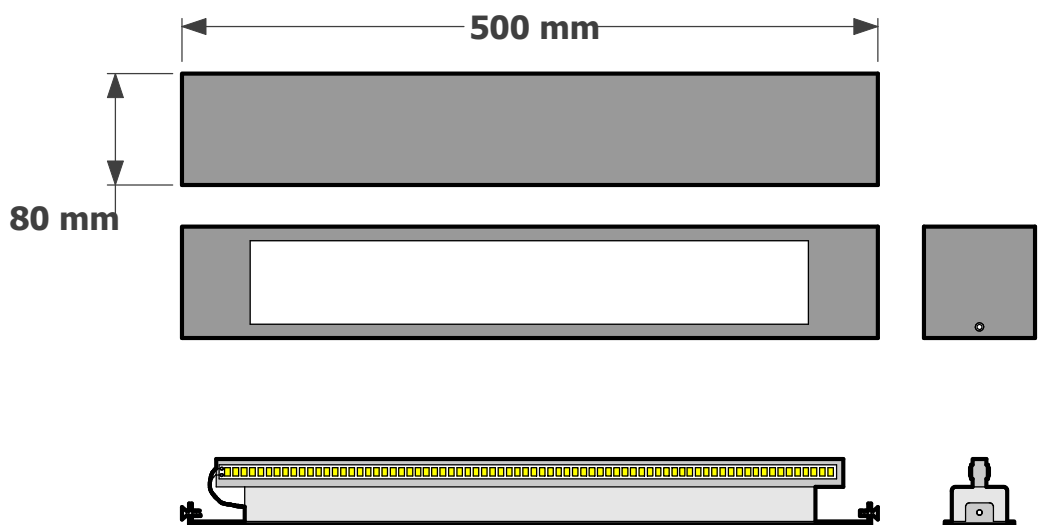

POLAR WALL LIGHT

CUSTOMISING YOUR POLAR WALL LIGHT FITTINGS.

The Polar wall lights are available in 400mm and 500mm long aluminium. They are fitted with a high quality stark LED strip that is both dimmable and of high lumen output. The Polar wall lights can be finished in any of Elettra's various finishes and mounted either horizontal or vertical.

Available in ALUMINIUM

Search these options under accessories and finishes at www.elettra.com.au

POLAR 400
PRODUCT CODE
012-200-004

POLAR 500
PRODUCT CODE
012-200-005

POLAR WALL
LIGHT DATA SHEET

www.elettra.com.au