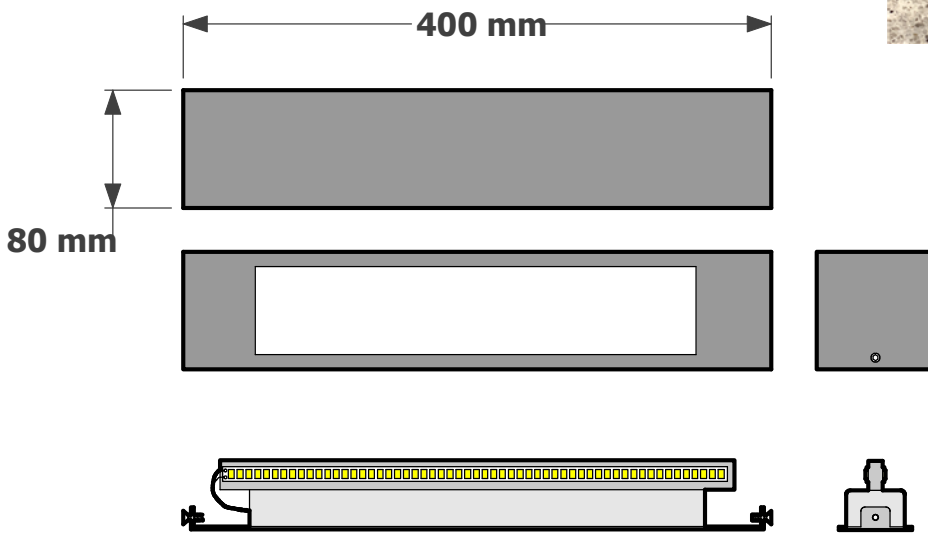

POLAR WALL LIGHT

CUSTOMISING YOUR POLAR WALL LIGHT FITTINGS.

The Polar wall lights are available in 400mm and 500mm long aluminium. They are fitted with a high quality stark LED strip that is both dimmable and of high lumen output. The Polar wall lights can be finished in any of Elettra's various finishes and mounted either horizontal or vertical.

Available in ALUMINIUM

Search these options under accessories and finishes at www.elettra.com.au

POLAR 400
PRODUCT CODE
012-200-004

POLAR 500
PRODUCT CODE
012-200-005

POLAR WALL
LIGHT DATA SHEET

www.elettra.com.au