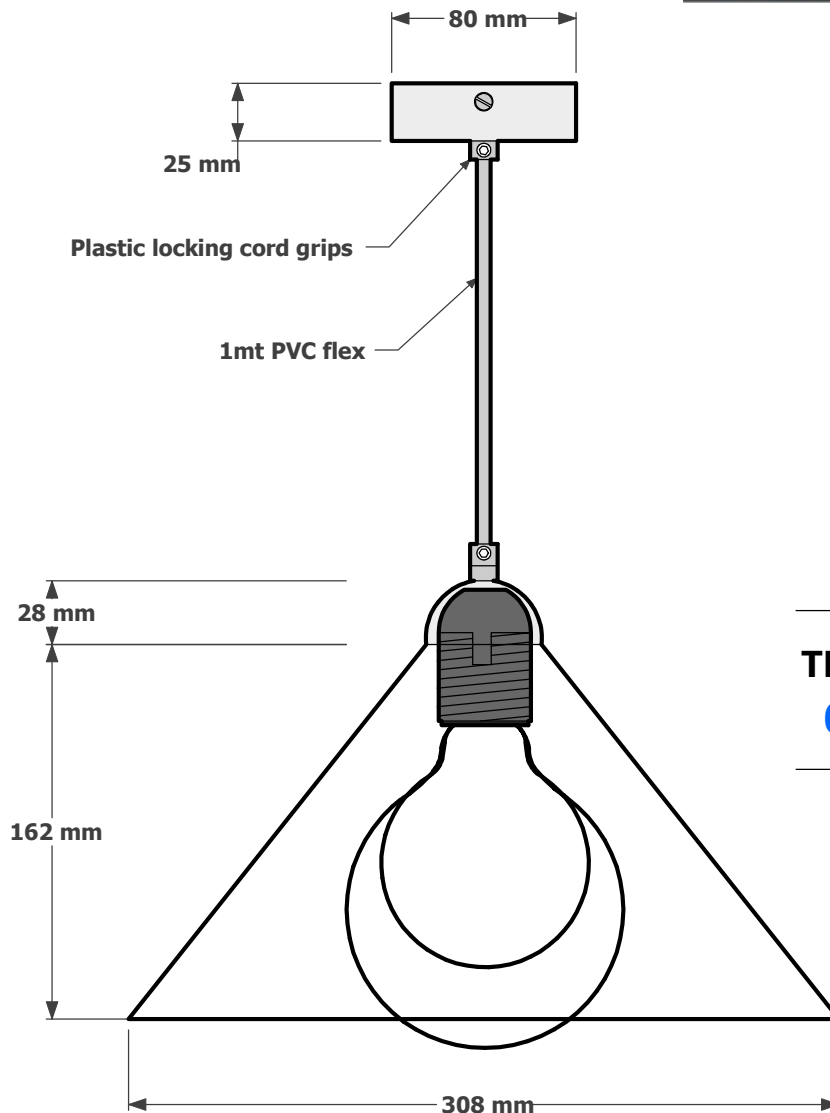

TERRY PENDANT

CREATING YOUR OWN CUSTOM TERRY PENDANT

THE TERRY PENDANT COMES STANDARD IN ALUMINIUM ON AN 80MM DIAMETER CANOPY, 1MT PVC FLEX AND AN E27 LAMPHOLDER. GLOBE NOT SUPPLIED.

Eletra has a complete selection of ceiling canopies and coverplates to choose from.

Various fabric cables and rods available.

Metal cord grips, that can be finished to match your shade.

Available in an extensive range of powder coats.

Search these options under accessories and finishes at www.eletra.com.au

TERRY PENDANT
020-817-001

**TERRY PENDANT
DATA SHEET**

www.eletra.com.au

ELETRA
products

Please remember to confirm the finish of your order and any customising that may differ from the data sheet.

sales@eletra.com.au