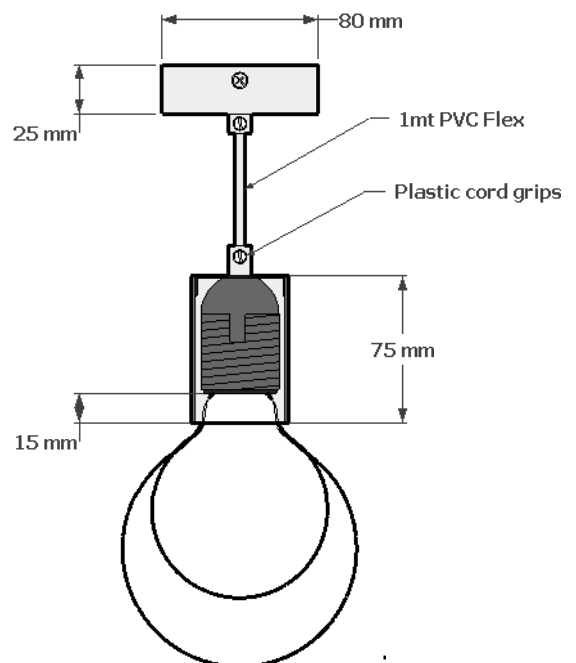

ASTRO PENDANT

CREATING YOUR OWN CUSTOM ASTRO PENDANT

THE ASTRO PENDANT COMES STANDARD IN ALUMINIUM AND WITH A 80MM DIAMETER CANOPY, 1MT PVC FLEX AND AN E27 LAMP HOLDER. GLOBE NOT SUPPLIED.

Elettra has a complete selection of ceiling canopies and coverplates to choose from.

Various fabric cables and rods available.

Metal cord grips, that can be finished to match your shade.

The astro can be manufactured to your required length and is available in brass and copper that can be finished to suit your project.

Search these options under accessories and finishes at www.elettra.com.au

LONG ASTRO 090-000-011

SHORT ASTRO 090-000-012

ASTRO DATA SHEET

www.elettra.com.au

Please remember to confirm the finish of your order and any customising that may differ from the data sheet.