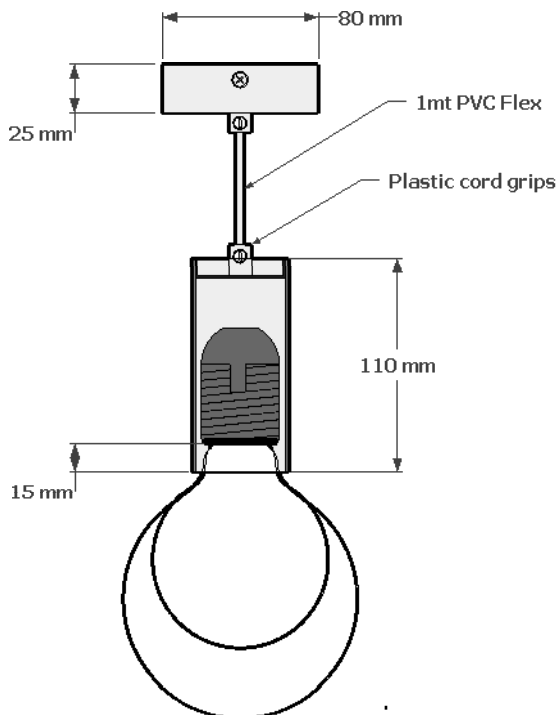

LONG ASTRO 090-000-011