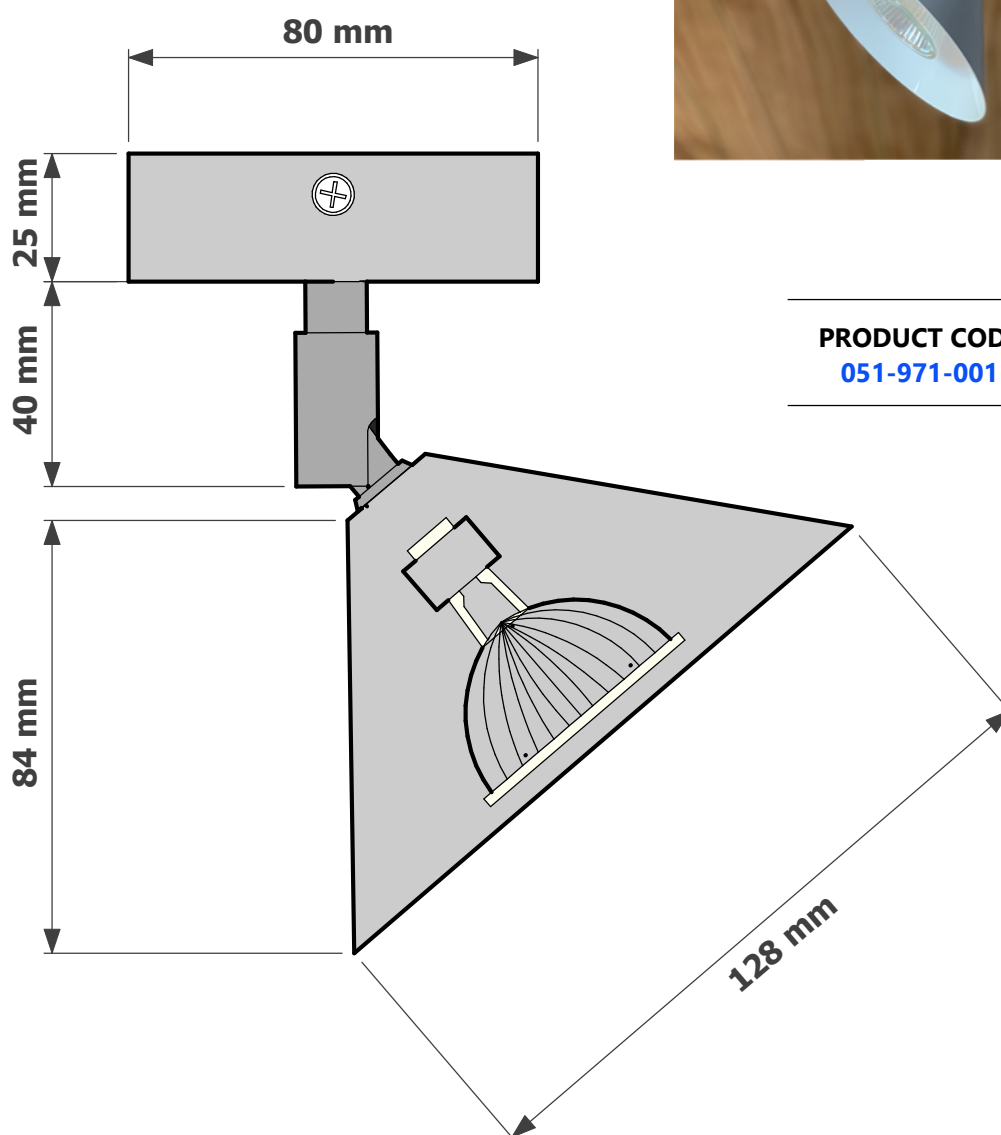

ISOCELES SPOTLIGHT

CREATING YOUR OWN CUSTOM ISOCELES SPOTLIGHT.

Each Isoceles spotlight comes with a 80mm diameter round canopy and an adjustable swivel. The Isoceles spot is shaped to frame the MR16 lamp perfectly. If needed the Isoceles can be made longer by attaching a rod, cut to your required length.

Available in various powder coats and finishes.

Search these options under accessories
and finishes at www.elettra.com.au

PRODUCT CODE
051-971-001

ISOCELES SPOTLIGHT DATA SHEET

www.elettra.com.au

Please remember to confirm the finish
of your order and any customising that
may differ from the data sheet.