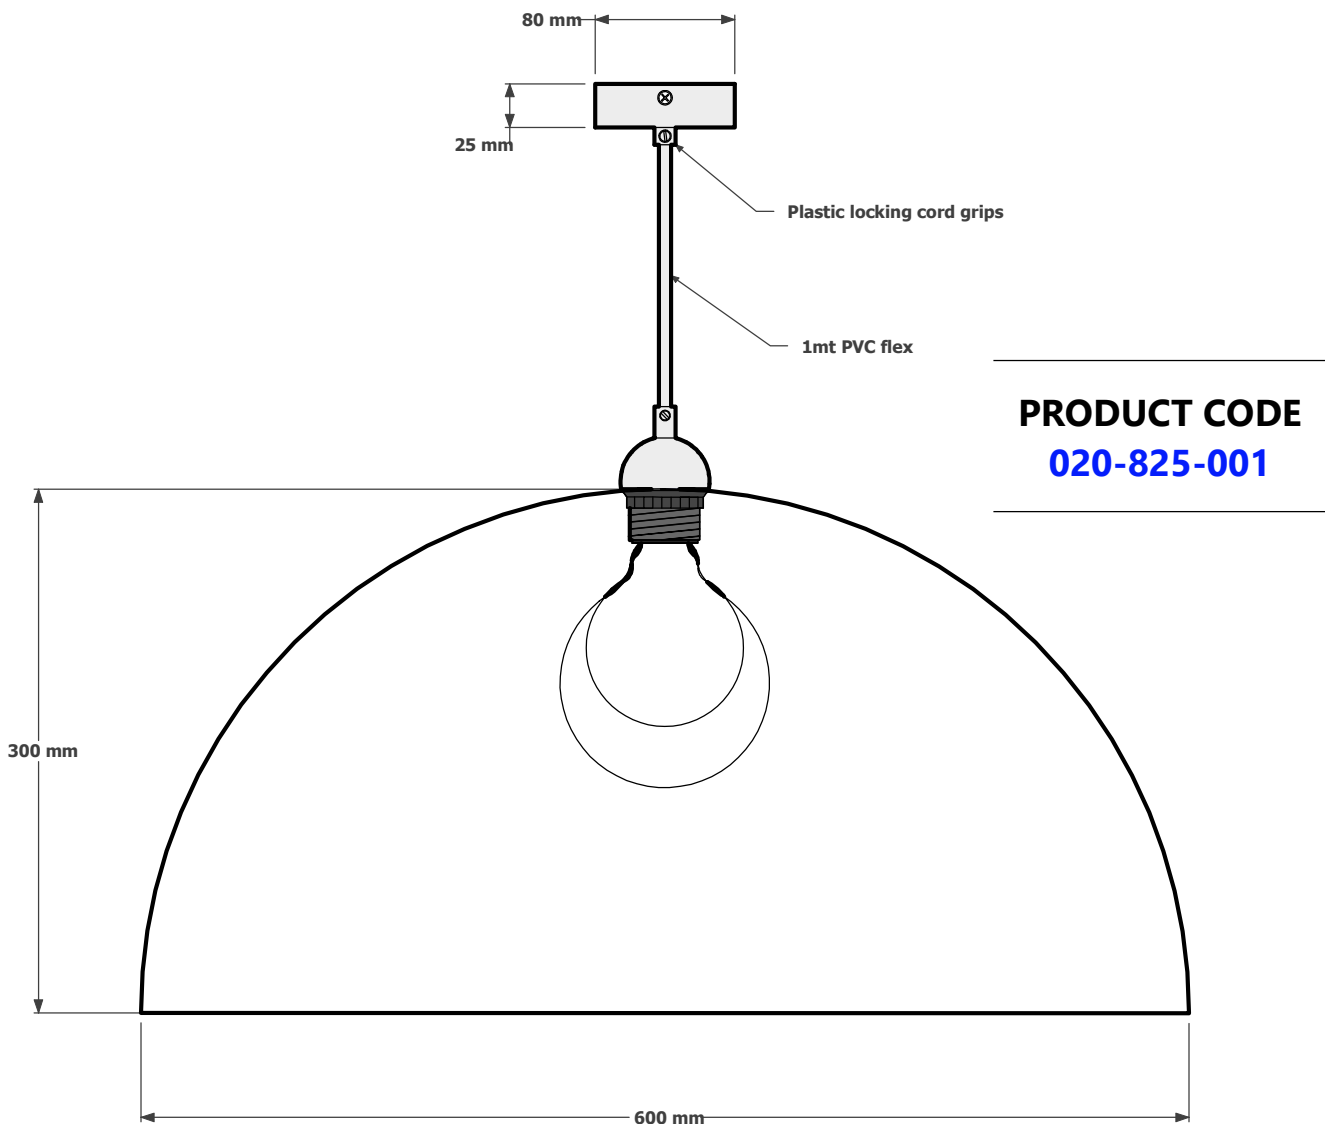

ORBIT 600 PENDANT

CREATING YOUR OWN CUSTOM ORBIT 600 PENDANT

THE ORBIT 600 COMES STANDARD IN ALUMINIUM ON A 80MM DIAMETER CANOPY, 1MT PVC FLEX AND AN E27 LAMP HOLDER. GLOBES NOT SUPPLIED.

Elettra has a complete selection of ceiling canopies and coverplates to choose from.

Various fabric cables and rods available.

Metal cord grips, that can be finished to match your shade.

Available in an extensive range of powder coats and specialised finishes.

Search these options under accessories and finishes at www.elettra.com.au

PRODUCT CODE
020-825-001

**ORBIT 600 PENDANT
DATA SHEET**

www.elettra.com.au

ELETTRA
products

Please remember to confirm the finish of your order and any customising that may differ from the data sheet.

sales@elettra.com.au