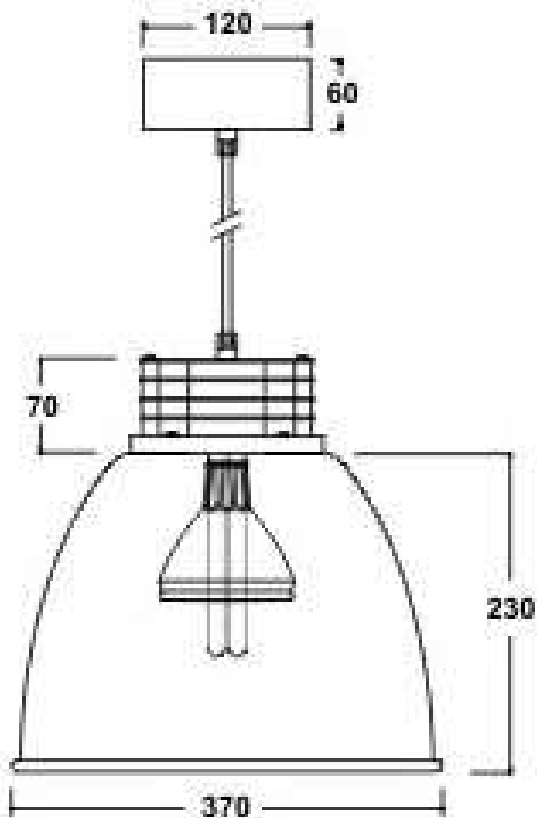

METAL HIBAY

SATELITE PENDANT

020-820-001

SATELITE HIBAY DATA
SHEET

Please remember to confirm the finish of your order and any customising that may differ from the data sheet.