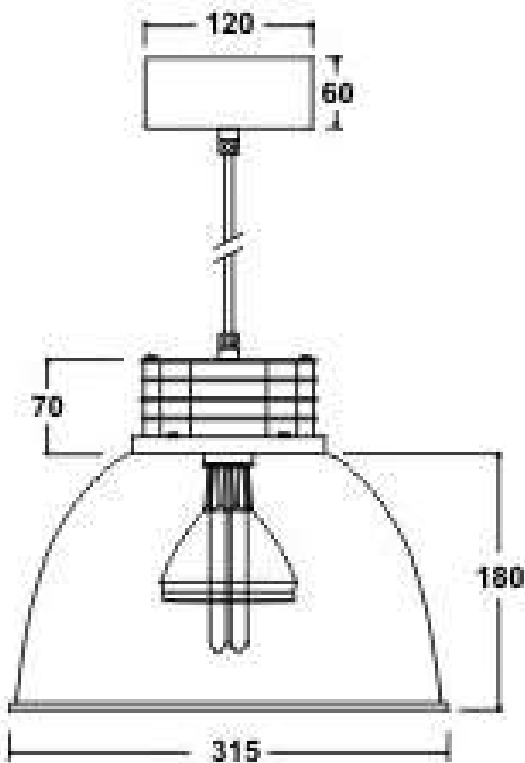

SATELITE PENDANT

CREATING YOUR OWN CUSTOM SATELITE PENDANT

THE SATELITE PENDANT COMES STANDARD IN ALUMINIUM AND WITH A 120MM DIAMETER CANOPY, 1MT PVC FLEX AND AN E27 LAMP HOLDER. GLOBE NOT SUPPLIED.

Elettra has a complete selection of ceiling canopies and coverplates to choose from.

Various fabric cables and rods available.

Metal cord grips, that can be finished to match your shade.

Available in an extensive range of powder coats and finishes.

Search these options under accessories and finishes at www.elettra.com.au

ACRYLIC HIBAY