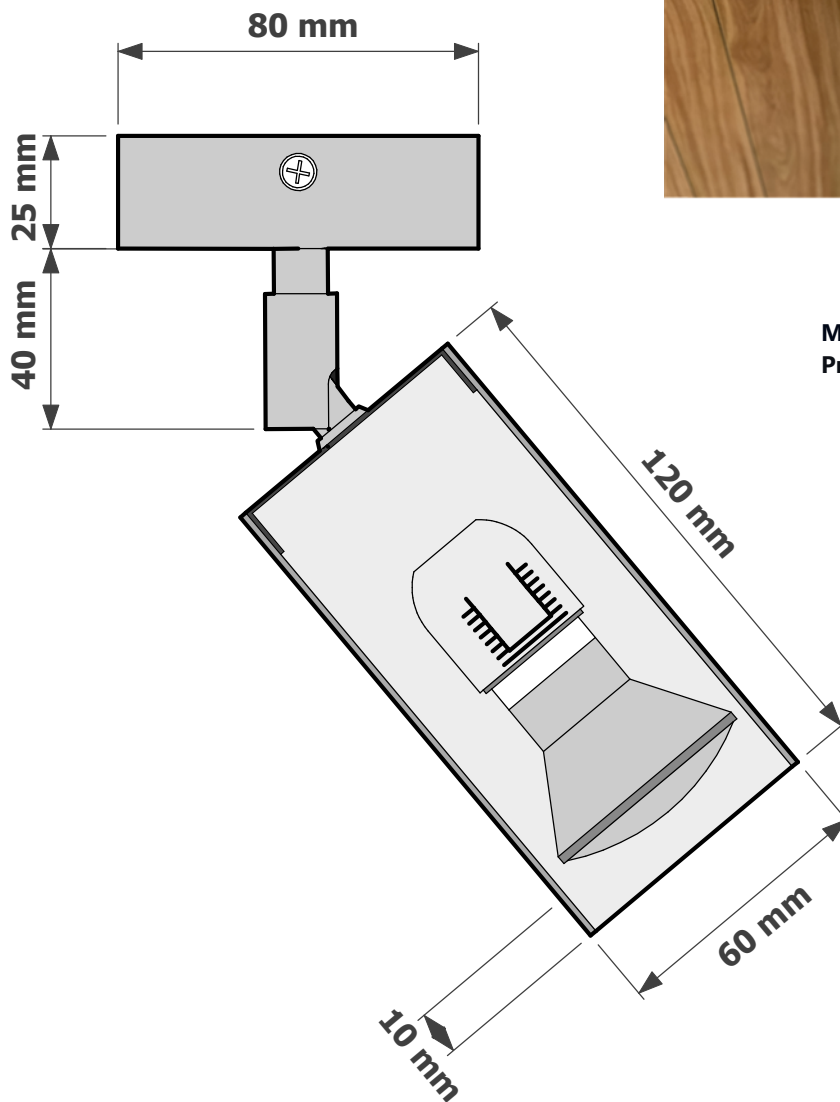

METRO SIX SPOTLIGHT

CREATING YOUR OWN CUSTOM METRO SIX SPOTLIGHT.

Each spotlight comes with a 80mm diameter round canopy and an adjustable swivel. The Metro six spot has been drawn 120mm long, but it can be manufactured to various lengths. With the option of adding a rod to lengthen the fitting.

Metro Six Spotlight
Product code: [050-922-001](http://www.elettra.com.au)

METRO SIX SPOTLIGHT DATA SHEET

www.elettra.com.au

Please remember to confirm the finish of your order and any customising that may differ from the data sheet.