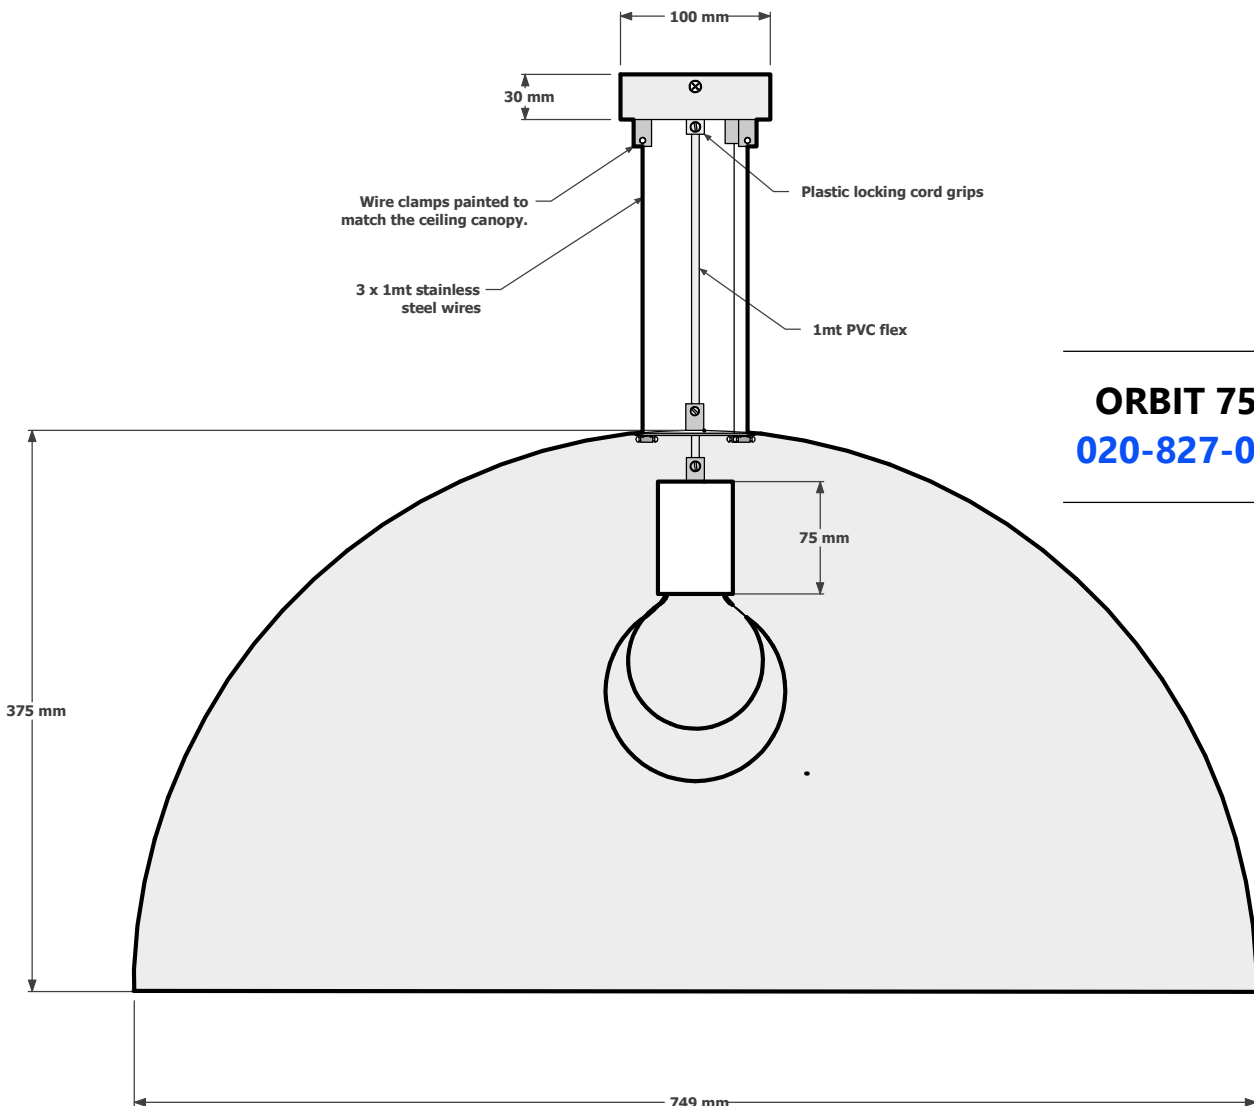

Search these options under accessories and finishes at www.elettra.com.au