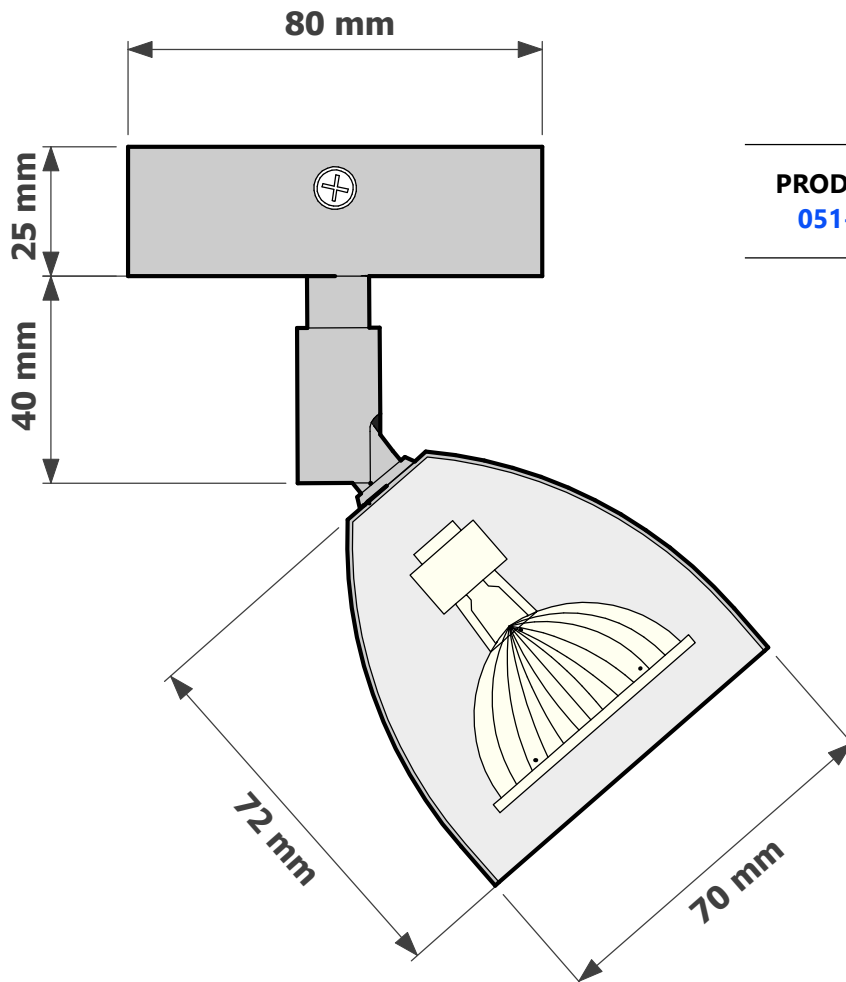

BOLA SPOTLIGHT

CREATING YOUR OWN CUSTOM BOLA SPOTLIGHT.

Each spotlight comes with a 80mm diameter round canopy and an adjustable swivel. The Bola spot houses a MR16 lamp neatly, making it a smooth compact low voltage fitting. If needed the Bola can be made longer by attaching a rod.

Available in various powder coats and specialised finishes.

Search these options under accessories and finishes at www.elettra.com.au

PRODUCT CODE
051-915-001

BOLA SPOTLIGHT DATA SHEET

www.elettra.com.au

Please remember to confirm the finish of your order and any customising that may differ from the data sheet.