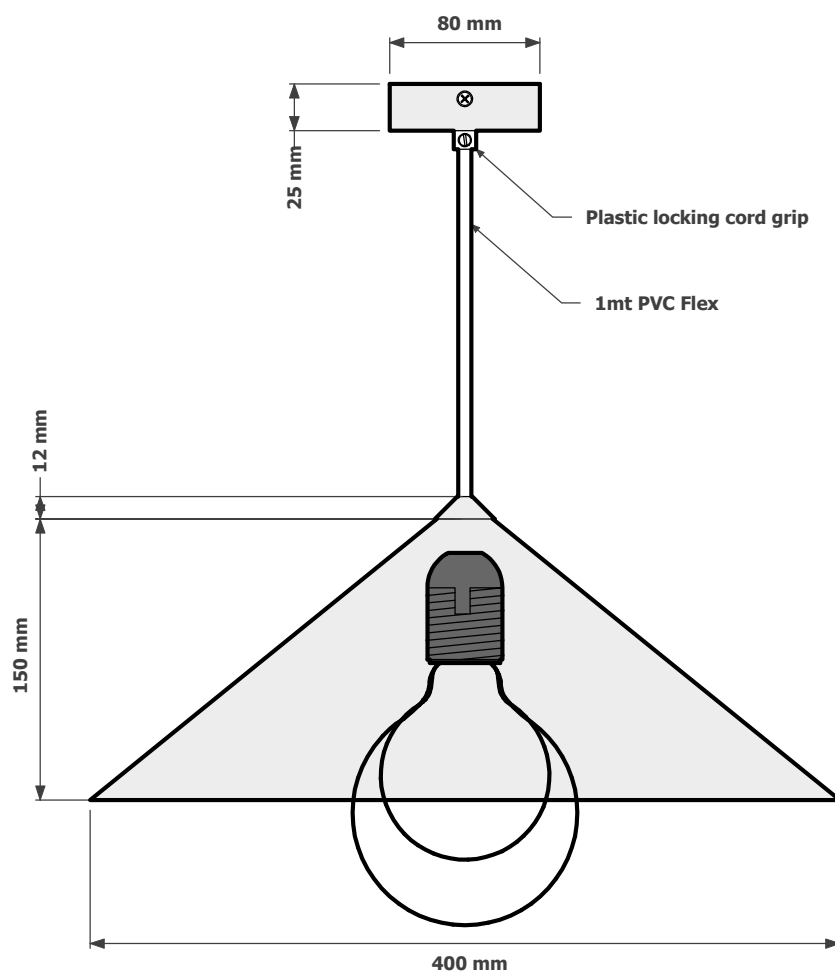

## CREATING YOUR OWN CUSTOM RICE PENDANT

Elettra has a complete selection of ceiling canopies and coverplates to choose from. Various fabric cables or rods available. B22 lamp holder if preferred.

Metal cord grips, that can be finished to match your shade.

Available in an extensive range of powder coats.

Search these options under accessories and finishes at [www.elettra.com.au](http://www.elettra.com.au)

**ALUMINIUM  
RICE PENDANT  
020-832-001**

**RICE PENDANT  
DATA SHEET**