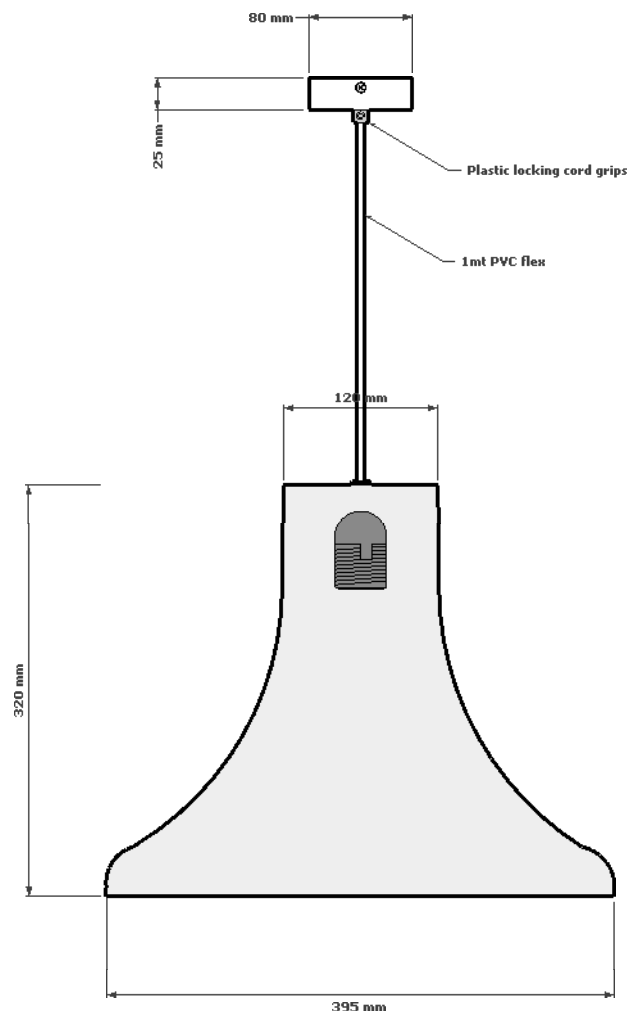

ALBUS PENDANT

CREATING YOUR OWN CUSTOM ALBUS PENDANT

THE ALBUS PENDANT COMES STANDARD IN ALUMINIUM WITH AN 80MM DIAMETER CANOPY, 1MT PVC FLEX AND AN E27 LAMPHOLDER. GLOBES NOT SUPPLIED.

Elettra has a complete selection of ceiling canopies and coverplates to choose from.

Search these options under accessories and finishes at www.elettra.com.au

ALBUS WITH WOOD TRIM

ALBUS
020-800-00

**ALBUS PENDANT
DATA SHEET**

www.elettra.com.au

ELETTRA
products

Please remember to confirm the finish of your order and any customising that may differ from the data sheet.