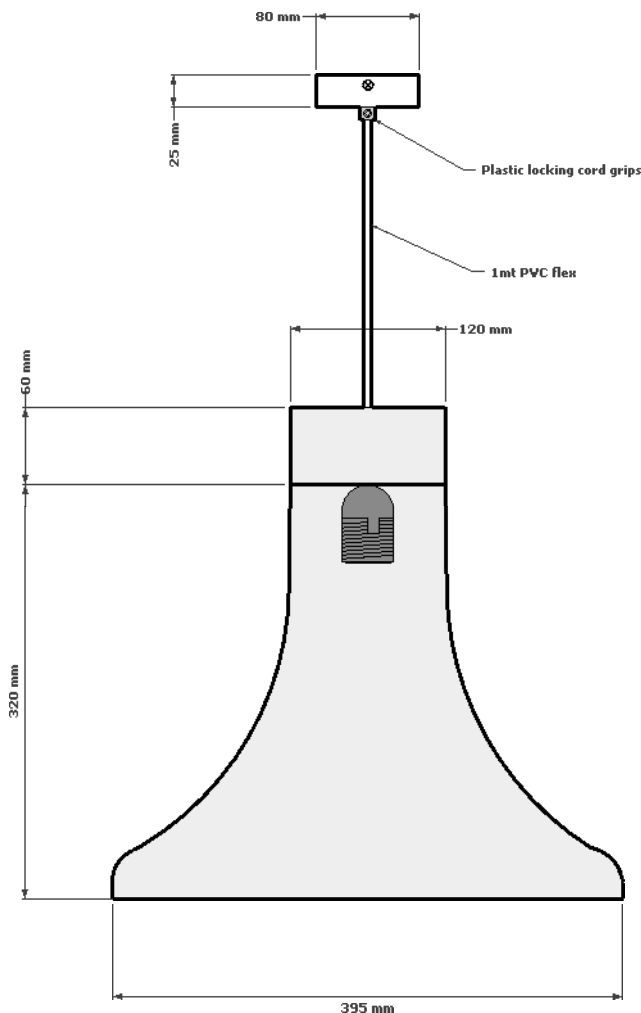

ALBUS PENDANT

CREATING YOUR OWN CUSTOM ALBUS PENDANT

THE ALBUS PENDANT COMES STANDARD IN ALUMINIUM WITH AN 80MM DIAMETER CANOPY, 1MT PVC FLEX AND AN E27 LAMPHOLDER. GLOBES NOT SUPPLIED.

Elettra has a complete selection of ceiling canopies and coverplates to choose from.

Search these options under accessories and finishes at www.elettra.com.au

ALBUS WITH WOOD TRIM

ALBUS
020-800-00

**ALBUS PENDANT
DATA SHEET**

www.elettra.com.au

ELETTRA
products

Please remember to confirm the finish of your order and any customising that may differ from the data sheet.