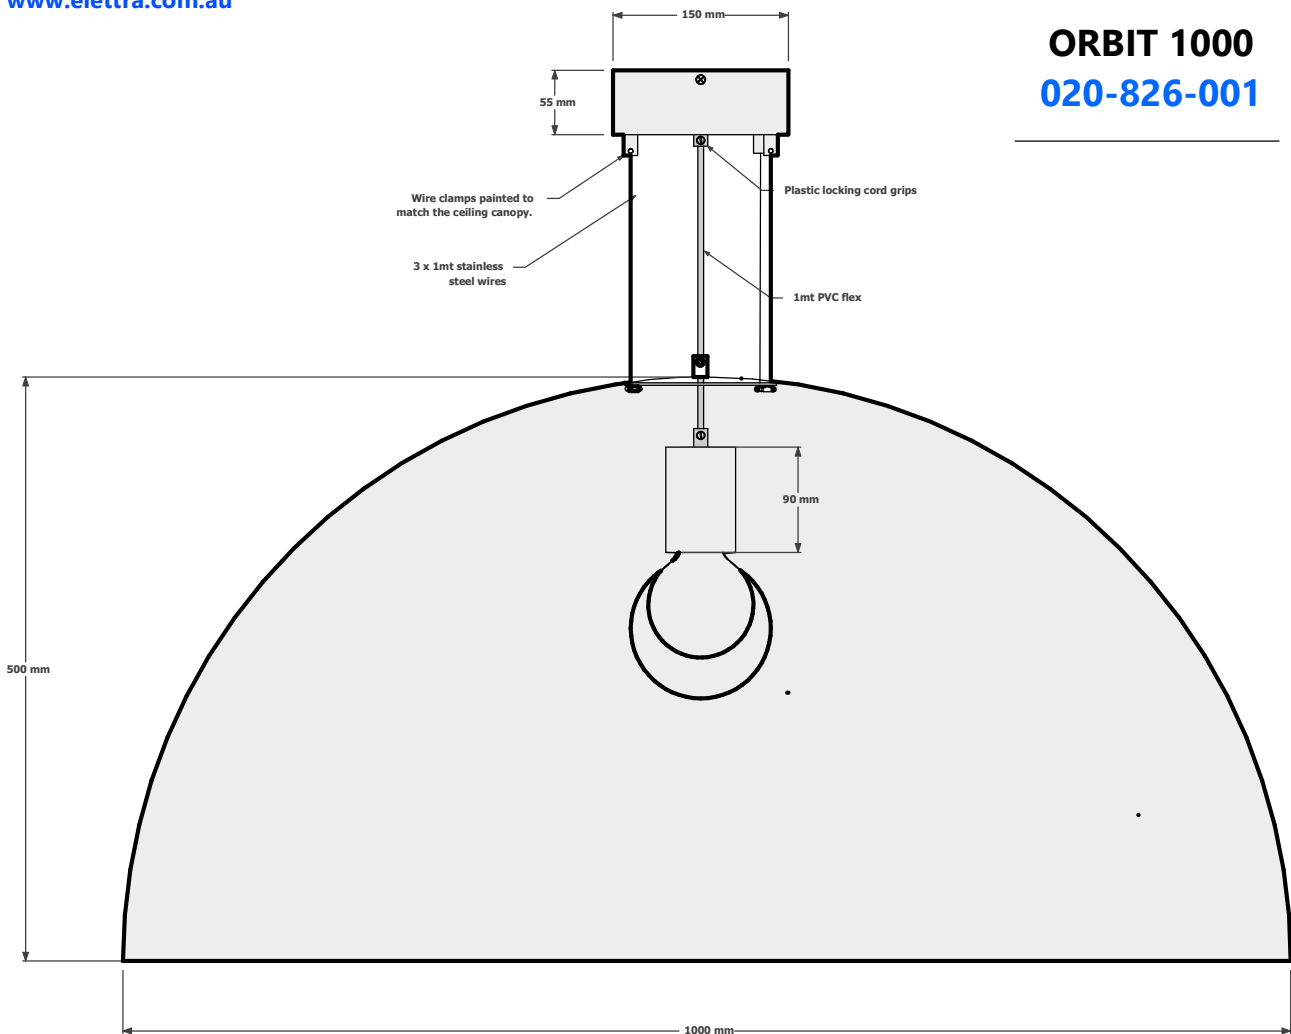

Search these options under accessories and finishes at www.elettra.com.au

ORBIT 1000
020-826-001