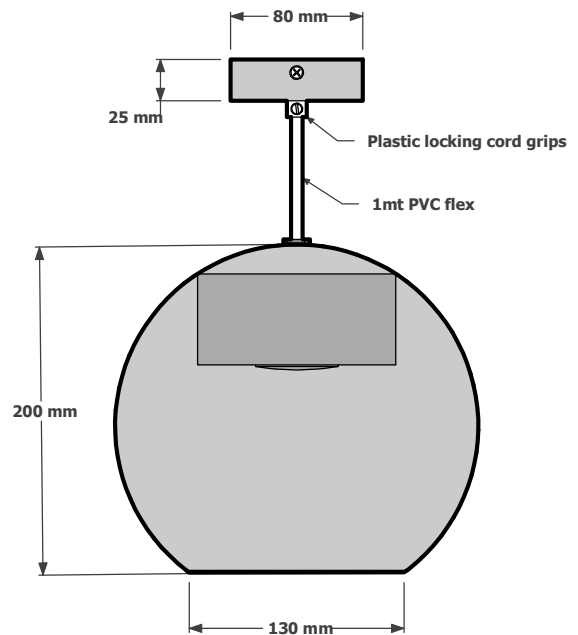

SOCA PENDANT

CREATING YOUR OWN CUSTOM SOCA PENDANT

- Elettra has a complete selection of ceiling canopies and coverplates to choose from.
- Various fabric cables or rods available.
- B/C or GU10 lamp holders if preferred.
- Metal cord grips, that can be finished to match your shade.
- Available in an extensive range of powder coats.

Search these options under accessories and finishes at www.elettra.com.au

SOCA PENDANT E27
020-520-001

SOCA PENDANT 8.5W LED
016-520-001

**SOCA PENDANT
DATA SHEET**
www.elettraproducts.com.au

Please remember to confirm the finish of your order and any customising that may differ from the data sheet.