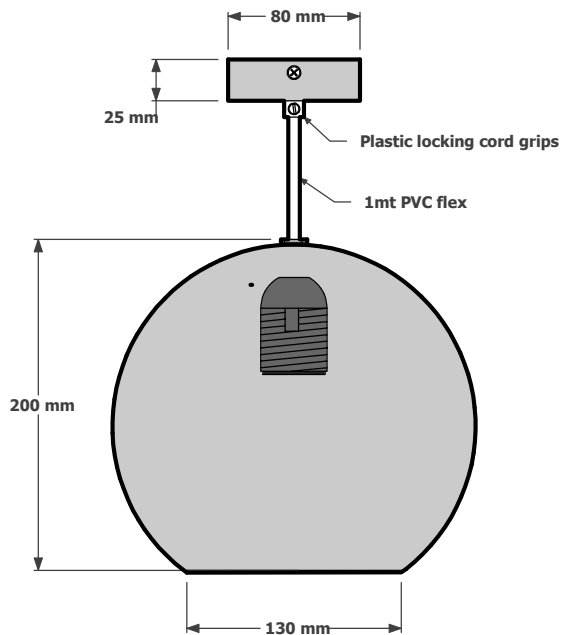

SOCA PENDANT

CREATING YOUR OWN CUSTOM SOCA PENDANT

- Elettra has a complete selection of ceiling canopies and coverplates to choose from.
- Various fabric cables or rods available.
- B/C or GU10 lamp holders if preferred.
- Metal cord grips, that can be finished to match your shade.
- Available in an extensive range of powder coats.

Search these options under accessories and finishes at www.elettra.com.au

SOCA PENDANT E27
020-520-001

SOCA PENDANT 8.5W LED
016-520-001

**SOCA PENDANT
DATA SHEET**
www.elettraproducts.com.au

Please remember to confirm the finish of your order and any customising that may differ from the data sheet.