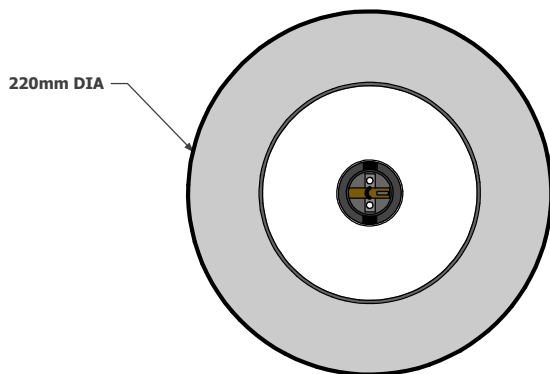

SOCA PENDANT

CREATING YOUR OWN CUSTOM SOCA PENDANT

- Elettra has a complete selection of ceiling canopies and coverplates to choose from.
- Various fabric cables or rods available.
- B/C or GU10 lamp holders if preferred.
- Metal cord grips, that can be finished to match your shade.
- Available in an extensive range of powder coats.

Search these options under accessories and finishes at www.elettra.com.au

SOCA PENDANT E27
020-520-001

SOCA PENDANT 8.5W LED
016-520-001

**SOCA PENDANT
DATA SHEET**
www.elettraproducts.com.au

Please remember to confirm the finish of your order and any customising that may differ from the data sheet.