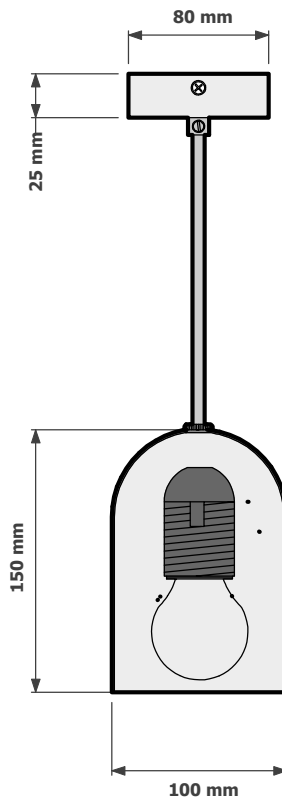

## CREATING YOUR OWN CUSTOM IGG PENDANT

THE IGG PENDANTS COME STANDARD IN ALUMINIUM ON AN 80MM DIAMETER CANOPY, 1MT PVC FLEX AND AN E27 LAMPHOLDER. GLOBES NOT SUPPLIED,

Other lamp options are B22 and GU10

The large Igg can be made to order in brass.

Search these options under accessories and finishes at [www.elettra.com.au](http://www.elettra.com.au)

**LARGE IGG**  
**020-801-001**

**MEDIUM IGG**  
**020-805-002**