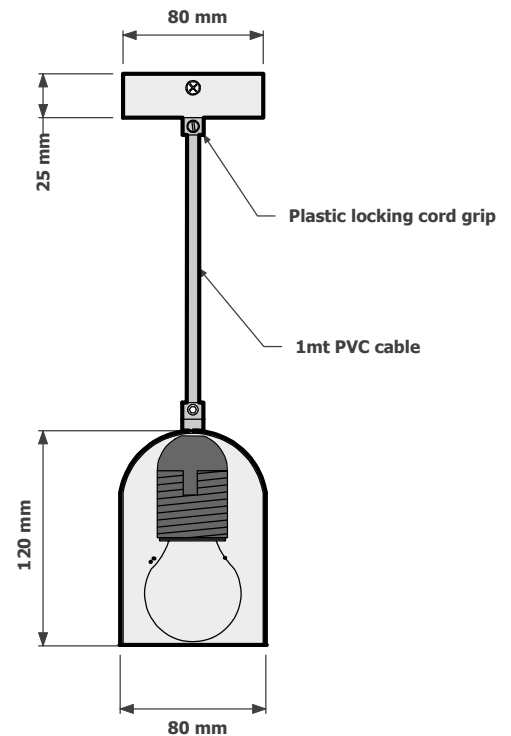

## CREATING YOUR OWN CUSTOM IGG PENDANT

THE IGG PENDANTS COME STANDARD IN ALUMINIUM ON AN 80MM DIAMETER CANOPY, 1MT PVC FLEX AND AN E27 LAMPHOLDER. GLOBES NOT SUPPLIED,

Other lamp options are B22 and GU10

The large Igg can be made to order in brass.

Search these options under accessories and finishes at [www.elettra.com.au](http://www.elettra.com.au)

**LARGE IGG**  
**020-801-001**

**MEDIUM IGG**  
**020-805-002**