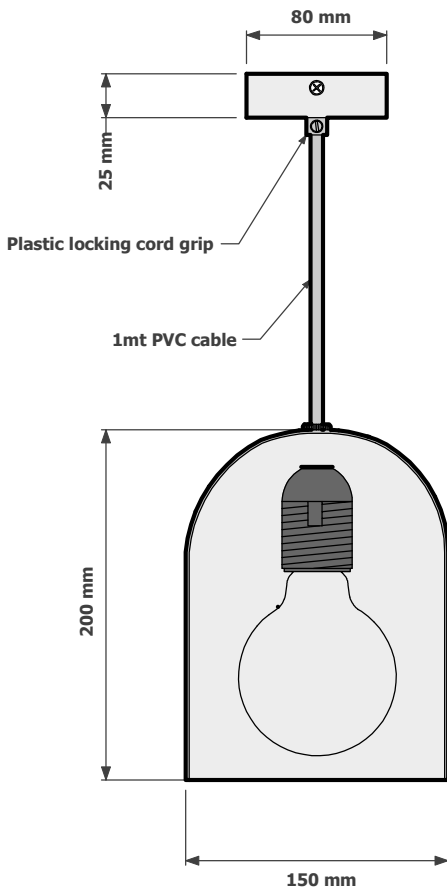

## CREATING YOUR OWN CUSTOM IGG PENDANT

THE IGG PENDANTS COME STANDARD IN ALUMINIUM ON AN 80MM DIAMETER CANOPY, 1MT PVC FLEX AND AN E27 LAMPHOLDER. GLOBES NOT SUPPLIED,

Other lamp options are B22 and GU10

The large Igg can be made to order in brass.

Search these options under accessories and finishes at [www.elettra.com.au](http://www.elettra.com.au)

**LARGE IGG**  
**020-801-001**

**MEDIUM IGG**  
**020-805-002**