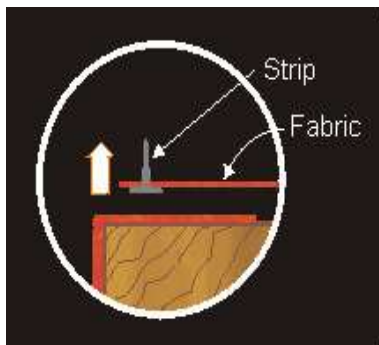

Economical, quick and simple to use.

Gives clean edge to upholstery (no visible means of fixing).

Available in standard lengths - 33inch, 27 inch, 24 inch, 21 inch, and made to order 39.36.30,18,15 and 12 inch.

Can be fixed to frame without tacks or staples.

Securing nail sections have fine ribs to provide extra grip in timber frames.

Packed in cartons of 250 lengths.

Produced from a strong high tempered construction grade galvanized steel to give a rigid nail section with lasting corrosion protection.