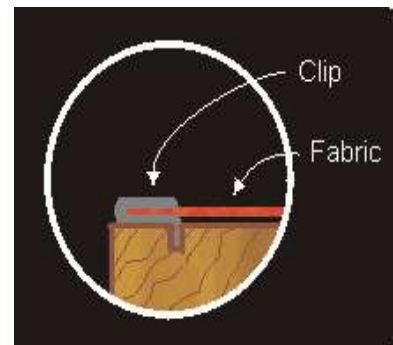

Economical, quick and simple to use.

Gives clean edge to upholstery (no visible means of fixing).

Available in standard lengths - 33inch, 27 inch, 24 inch, 21 inch, and made to order 39.36.30,18,15 and 12 inch.

Can be fixed to frame without tacks or staples.

Securing nail sections have fine ribs to provide extra grip in timber frames.

Packed in cartons of 250 lengths.

Produced from a strong high tempered construction grade galvanized steel to give a rigid nail section with lasting corrosion protection.