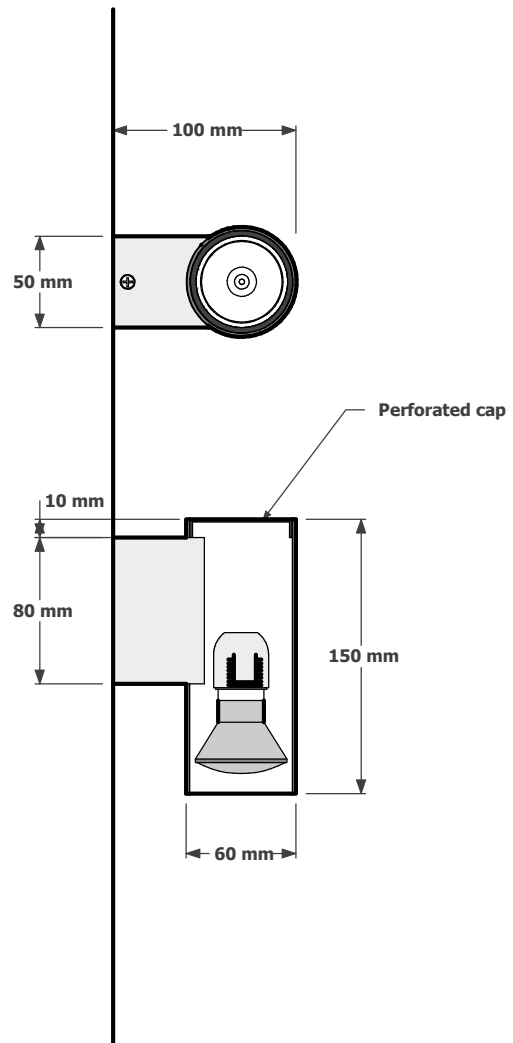

METRO SIX UP/DOWN AND DOWN ONLY WALL LIGHT

CUSTOMISING YOUR METRO SIX WALL LIGHT FITTINGS.

The Metro six wall light up/down has been drawn 220mm long and the Metro six down light 150mm long, although they can be manufactured to your own required length and the back mounting box can be positioned at different heights. Both the Metro six wall lights can be completed in an extensive range of powder coats and finishes.

Available in ALUMINIUM, BRASS and COPPER

Search these options under accessories and finishes at www.elettra.com.au

METRO SIX WALL LIGHT UP/DOWN
PRODUCT CODE 010-306-101

METRO SIX WALL LIGHT DOWN ONLY
PRODUCT CODE 0101-306-102

METRO SIX WALL
LIGHT DATA SHEET

www.elettra.com.au

ELETTRA
products

Please remember to confirm the finish of your order and any customising that may differ from the data sheet.

sales@elettra.com.au