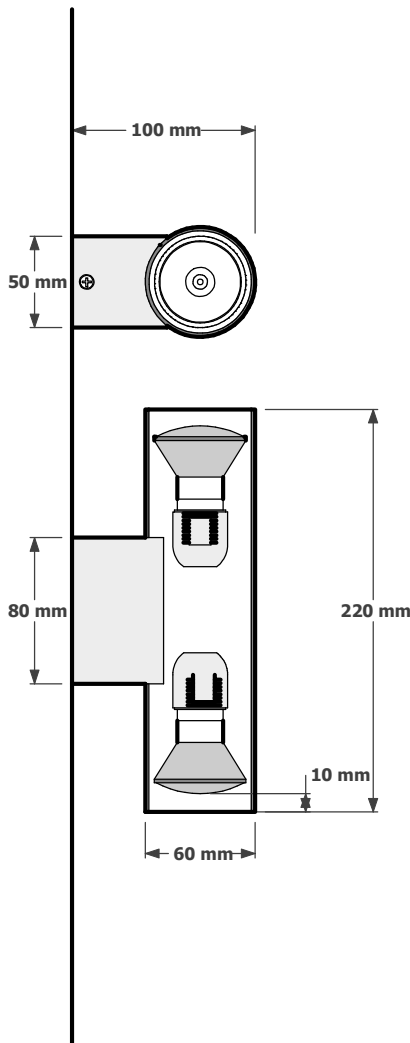

METRO SIX UP/DOWN AND DOWN ONLY WALL LIGHT

CUSTOMISING YOUR METRO SIX WALL LIGHT FITTINGS.

The Metro six wall light up/down has been drawn 220mm long and the Metro six down light 150mm long, although they can be manufactured to your own required length and the back mounting box can be positioned at different heights. Both the Metro six wall lights can be completed in an extensive range of powder coats and finishes.

Available in ALUMINIUM, BRASS and COPPER

Search these options under accessories and finishes at www.elettra.com.au

METRO SIX WALL LIGHT UP/DOWN
PRODUCT CODE 010-306-101

METRO SIX WALL LIGHT DOWN ONLY
PRODUCT CODE 0101-306-102

METRO SIX WALL
LIGHT DATA SHEET

www.elettra.com.au

ELETTRA
products

Please remember to confirm the finish of your order and any customising that may differ from the data sheet.

sales@elettra.com.au