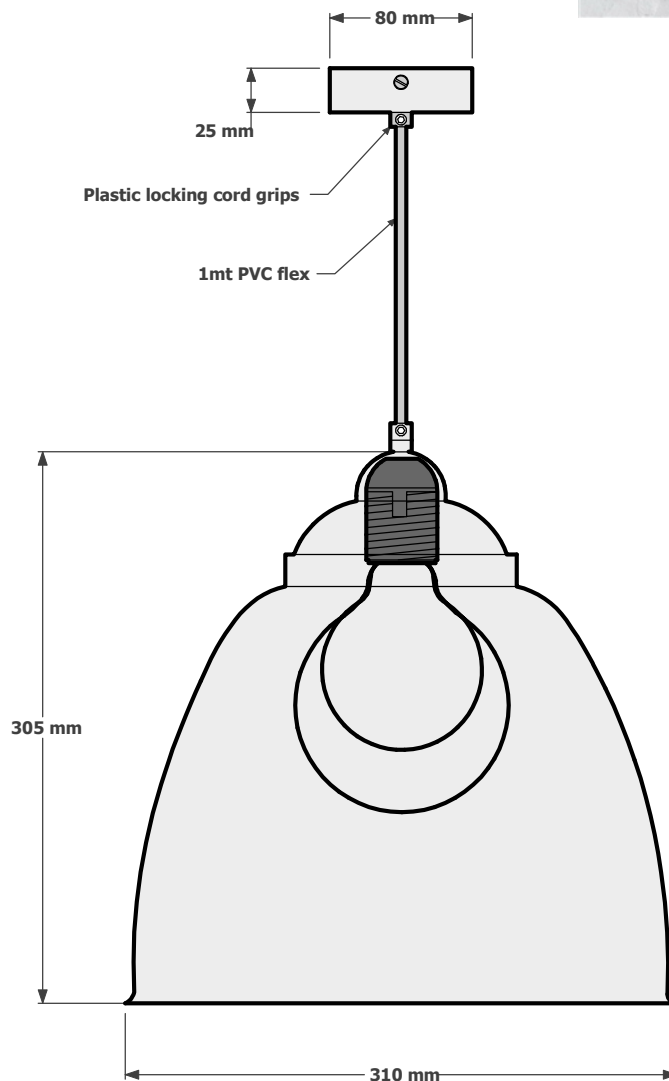

TRACY PENDANT

CREATING YOUR OWN CUSTOM TRACY PENDANT

THE TRACY PENDANT COMES STANDARD IN ALUMINIUM WITH AN 80MM DIAMETER CANOPY, 1MT PVC FLEX AND AN E27 LAMPHOLDER. GLOBES NOT SUPPLIED.

Elettra has a complete selection of ceiling canopies and coverplates to choose from.

Various fabric cables and rods available.

Metal cord grips, that can be finished to match your shade.

Available in an extensive range of powder coats and finishes.

Search these options under accessories and finishes at www.elettra.com.au

TRACY PENDANT
020-810-001

**TRACY PENDANT
DATA SHEET**

www.elettra.com.au

ELETTRA
products

Please remember to confirm the finish of your order and any customising that may differ from the data sheet.

sales@elettra.com.au